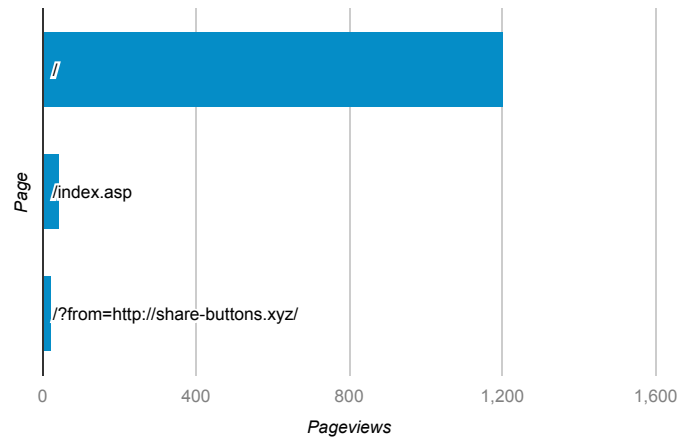

瀏覽量 (依網頁分組)

造訪和新造訪率 (依 關鍵字 分組)

Keyword	Sessions	% New Sessions
(not provided)	479	59.08%
tamkang university	8	50.00%
tku	5	40.00%
taipei english university	1	100.00%
tamkang university chinese cultural center	1	100.00%
tamkang university examine center number	1	100.00%
tmakang univeristy taipei	1	100.00%
с.новым.годом.рф	1	0.00%