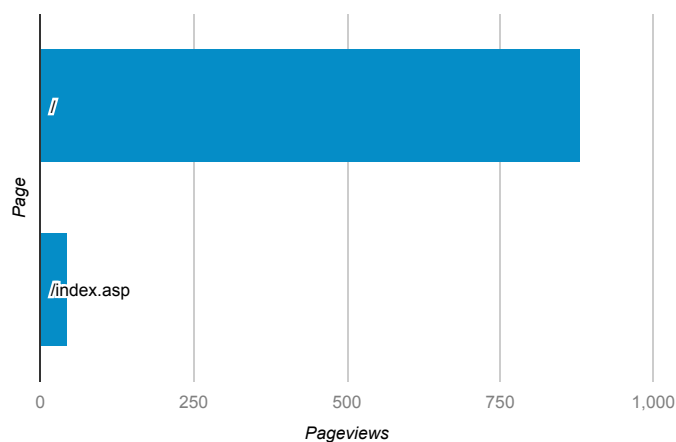

瀏覽量 (依網頁分組)

造訪和新造訪率 (依 關鍵字 分組)

Keyword	Sessions	% New Sessions
(not provided)	317	69.09%
tamkang university	11	81.82%
tam kang university	2	50.00%
tku	2	100.00%
tamkang university 2016 international application form	1	0.00%
tamkang university international admission form 2016	1	100.00%