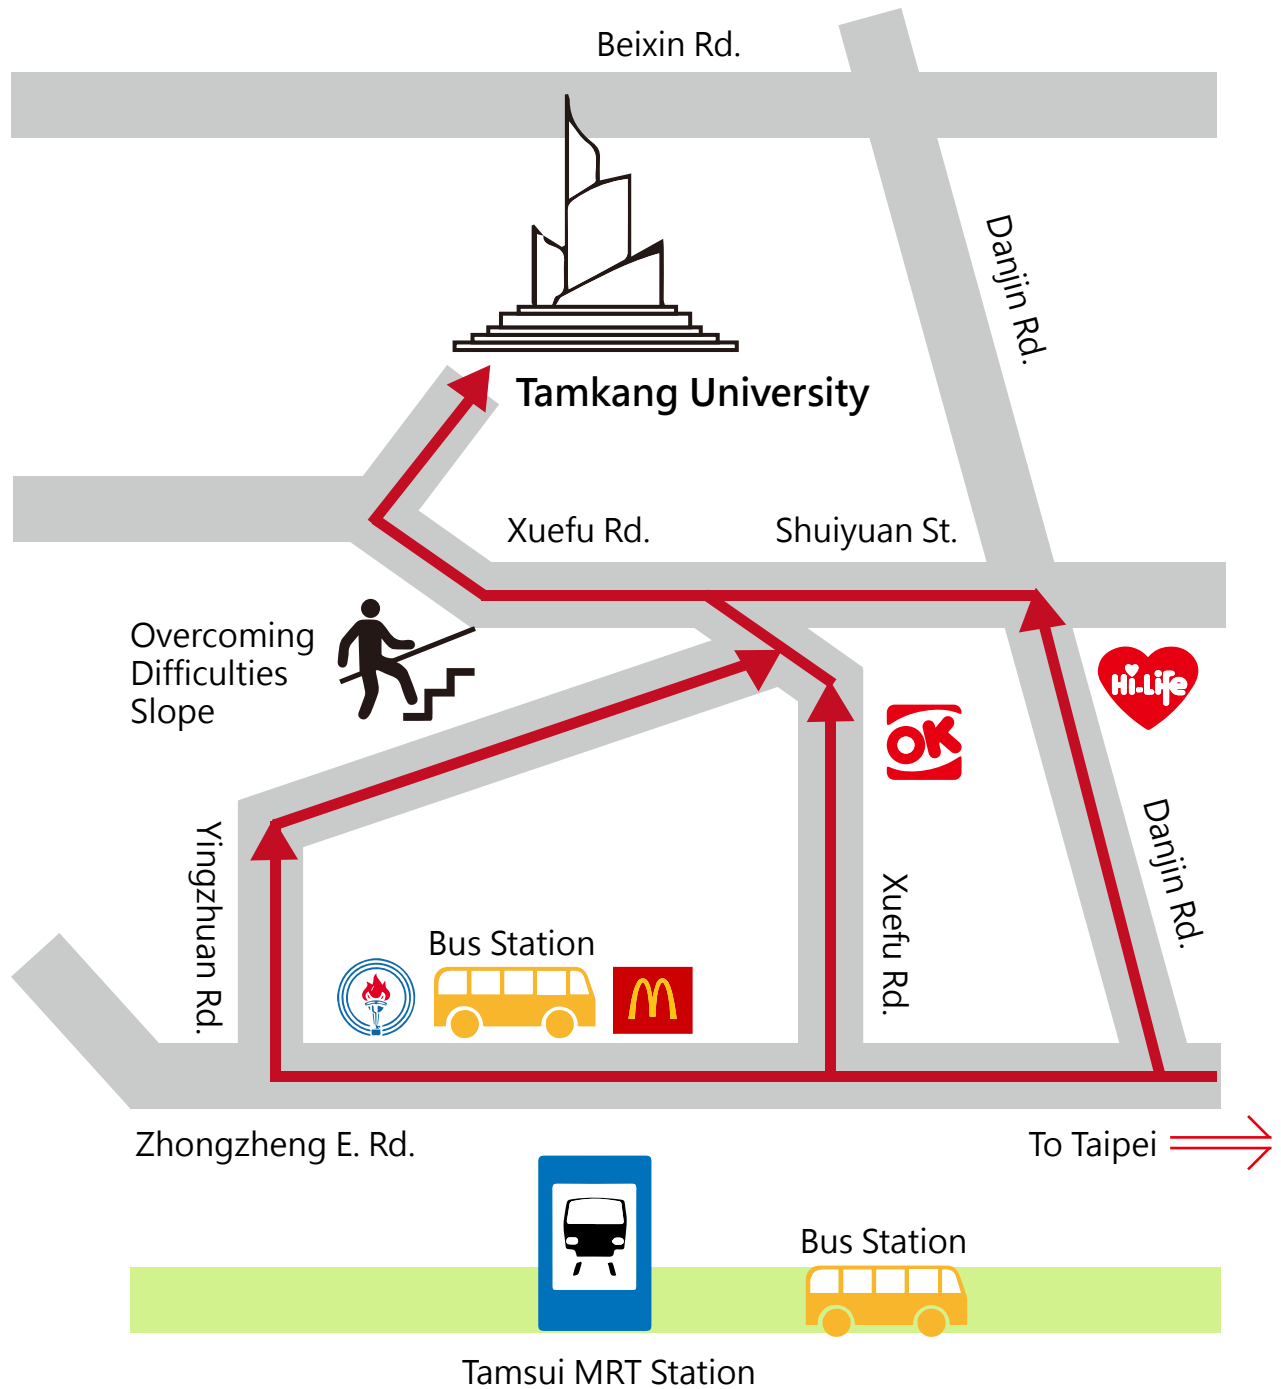

Tamsui Campus Roadmap

Tamsui Campus address: No.151, Yingzhuan Rd., Tamsui Dist.,
New Taipei City 25137, Taiwan (R.O.C.)
Tel. : +886-2-26215656